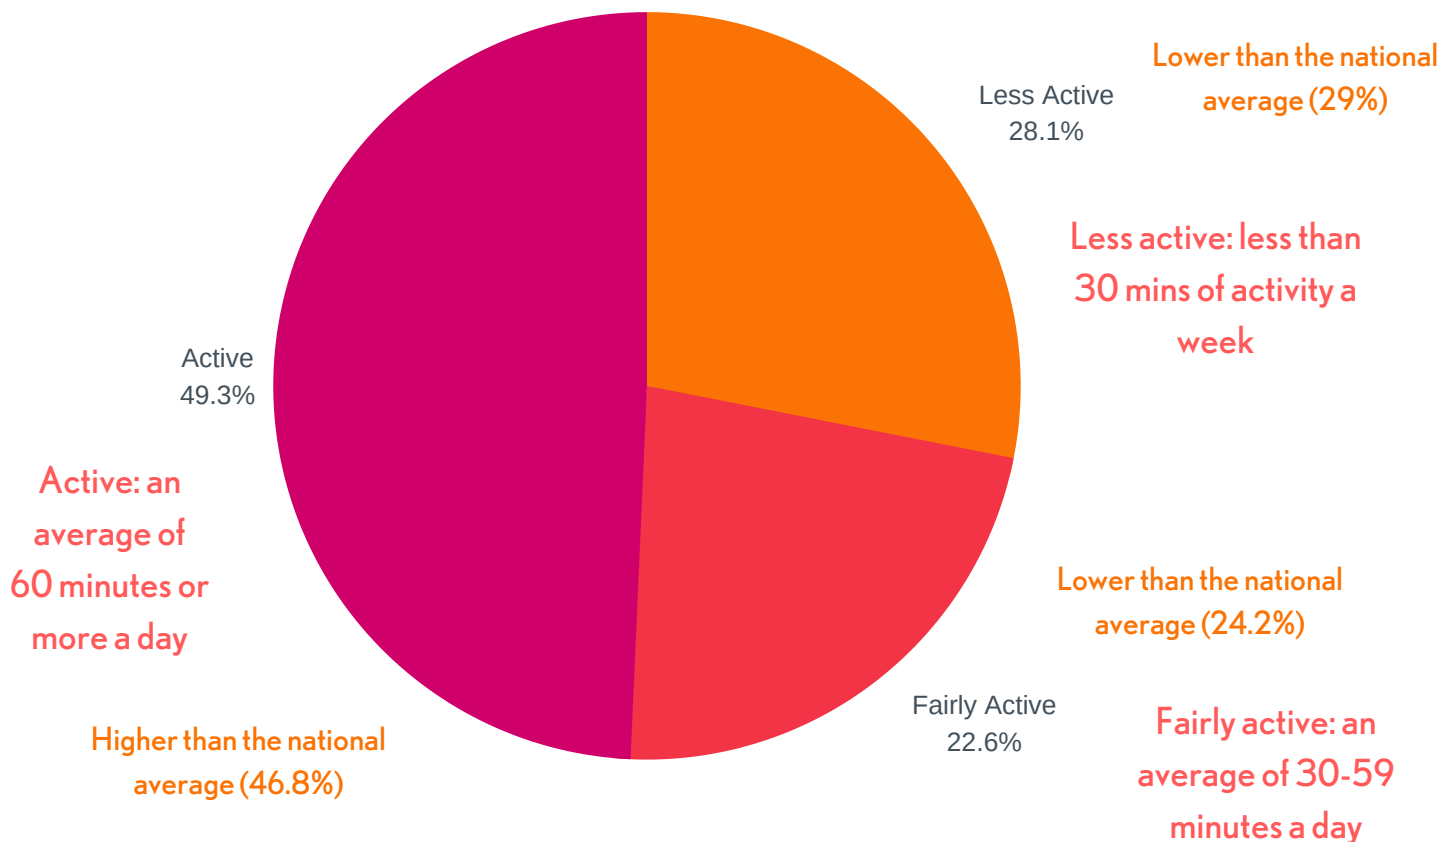

Active Lives Children & Young People Survey Academic Year 2018/19 (West of England data)

The Active Lives Children & Young People Survey for the Academic Year 2018/19 was released by Sport England in December 2019.

Data is presented for children and young people in school Years 1-11 (ages 5-16) in England.