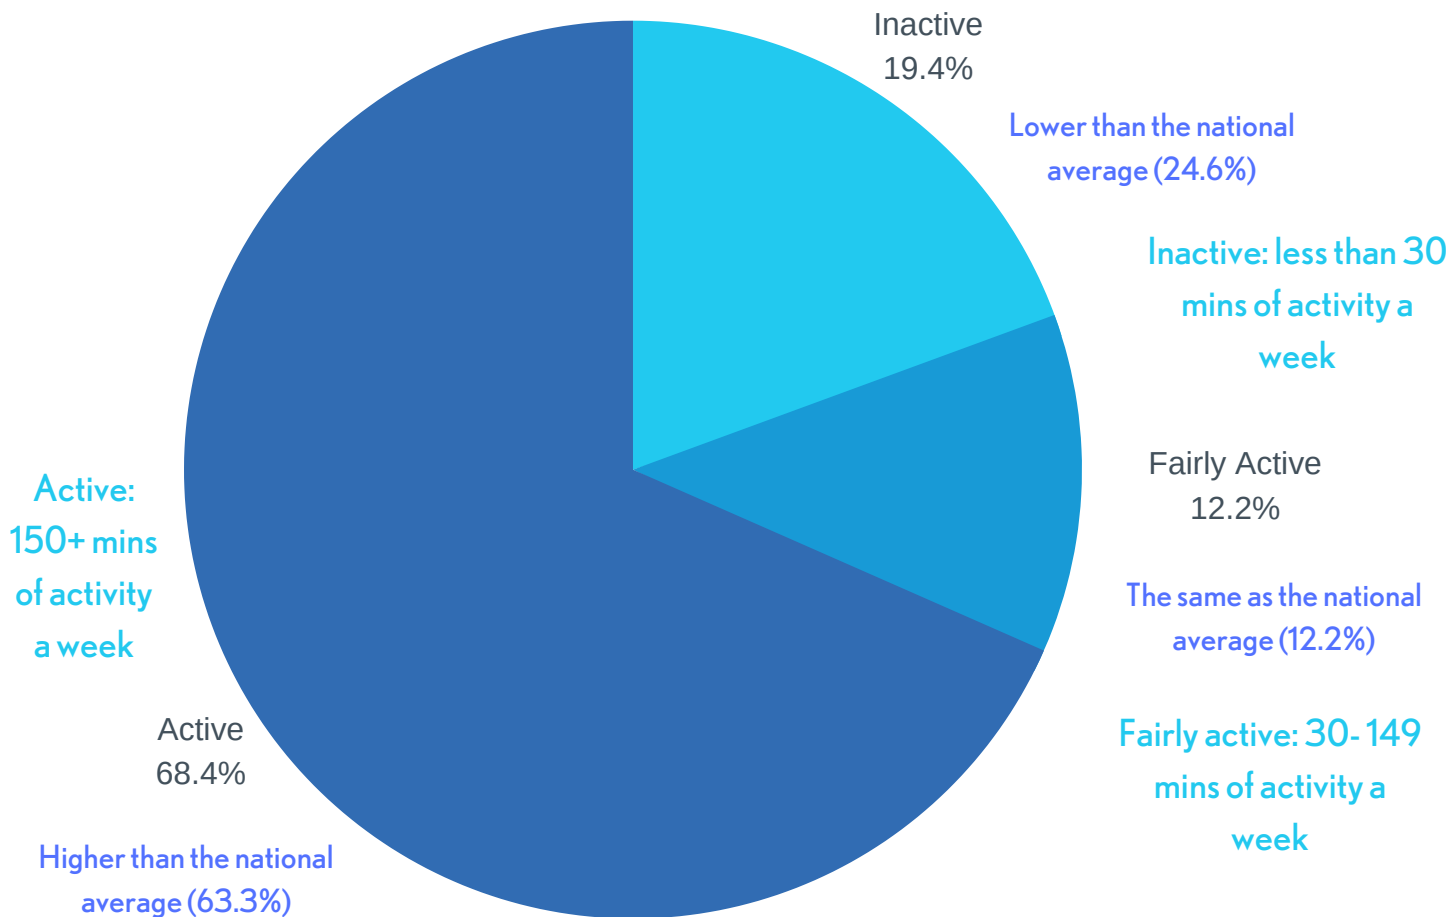

Adult Active Lives Survey (West of England) Nov 2018-19

The Active Lives Survey for the period Nov 2018-Nov 2019 was released by Sport England in April 2020. It provides the overall information for England and compares local data within the West of England.